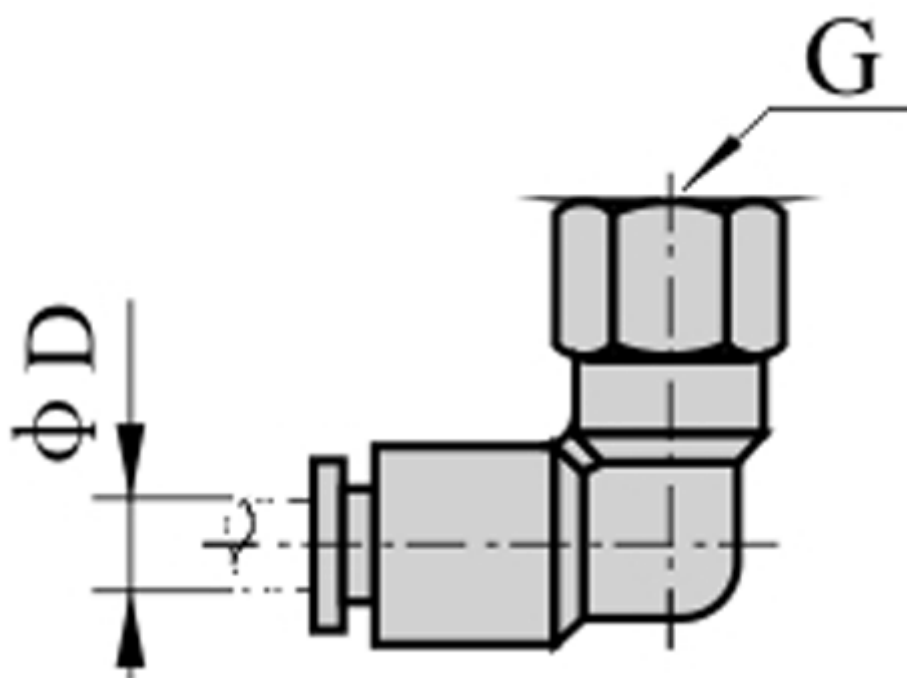

Data Sheet

Article number: 58EPLF802

Description: Fitting EPLF802 female elbow connector
thread 1/4", tube diameter 8

Measures

D = 8
Thread = 1/4"